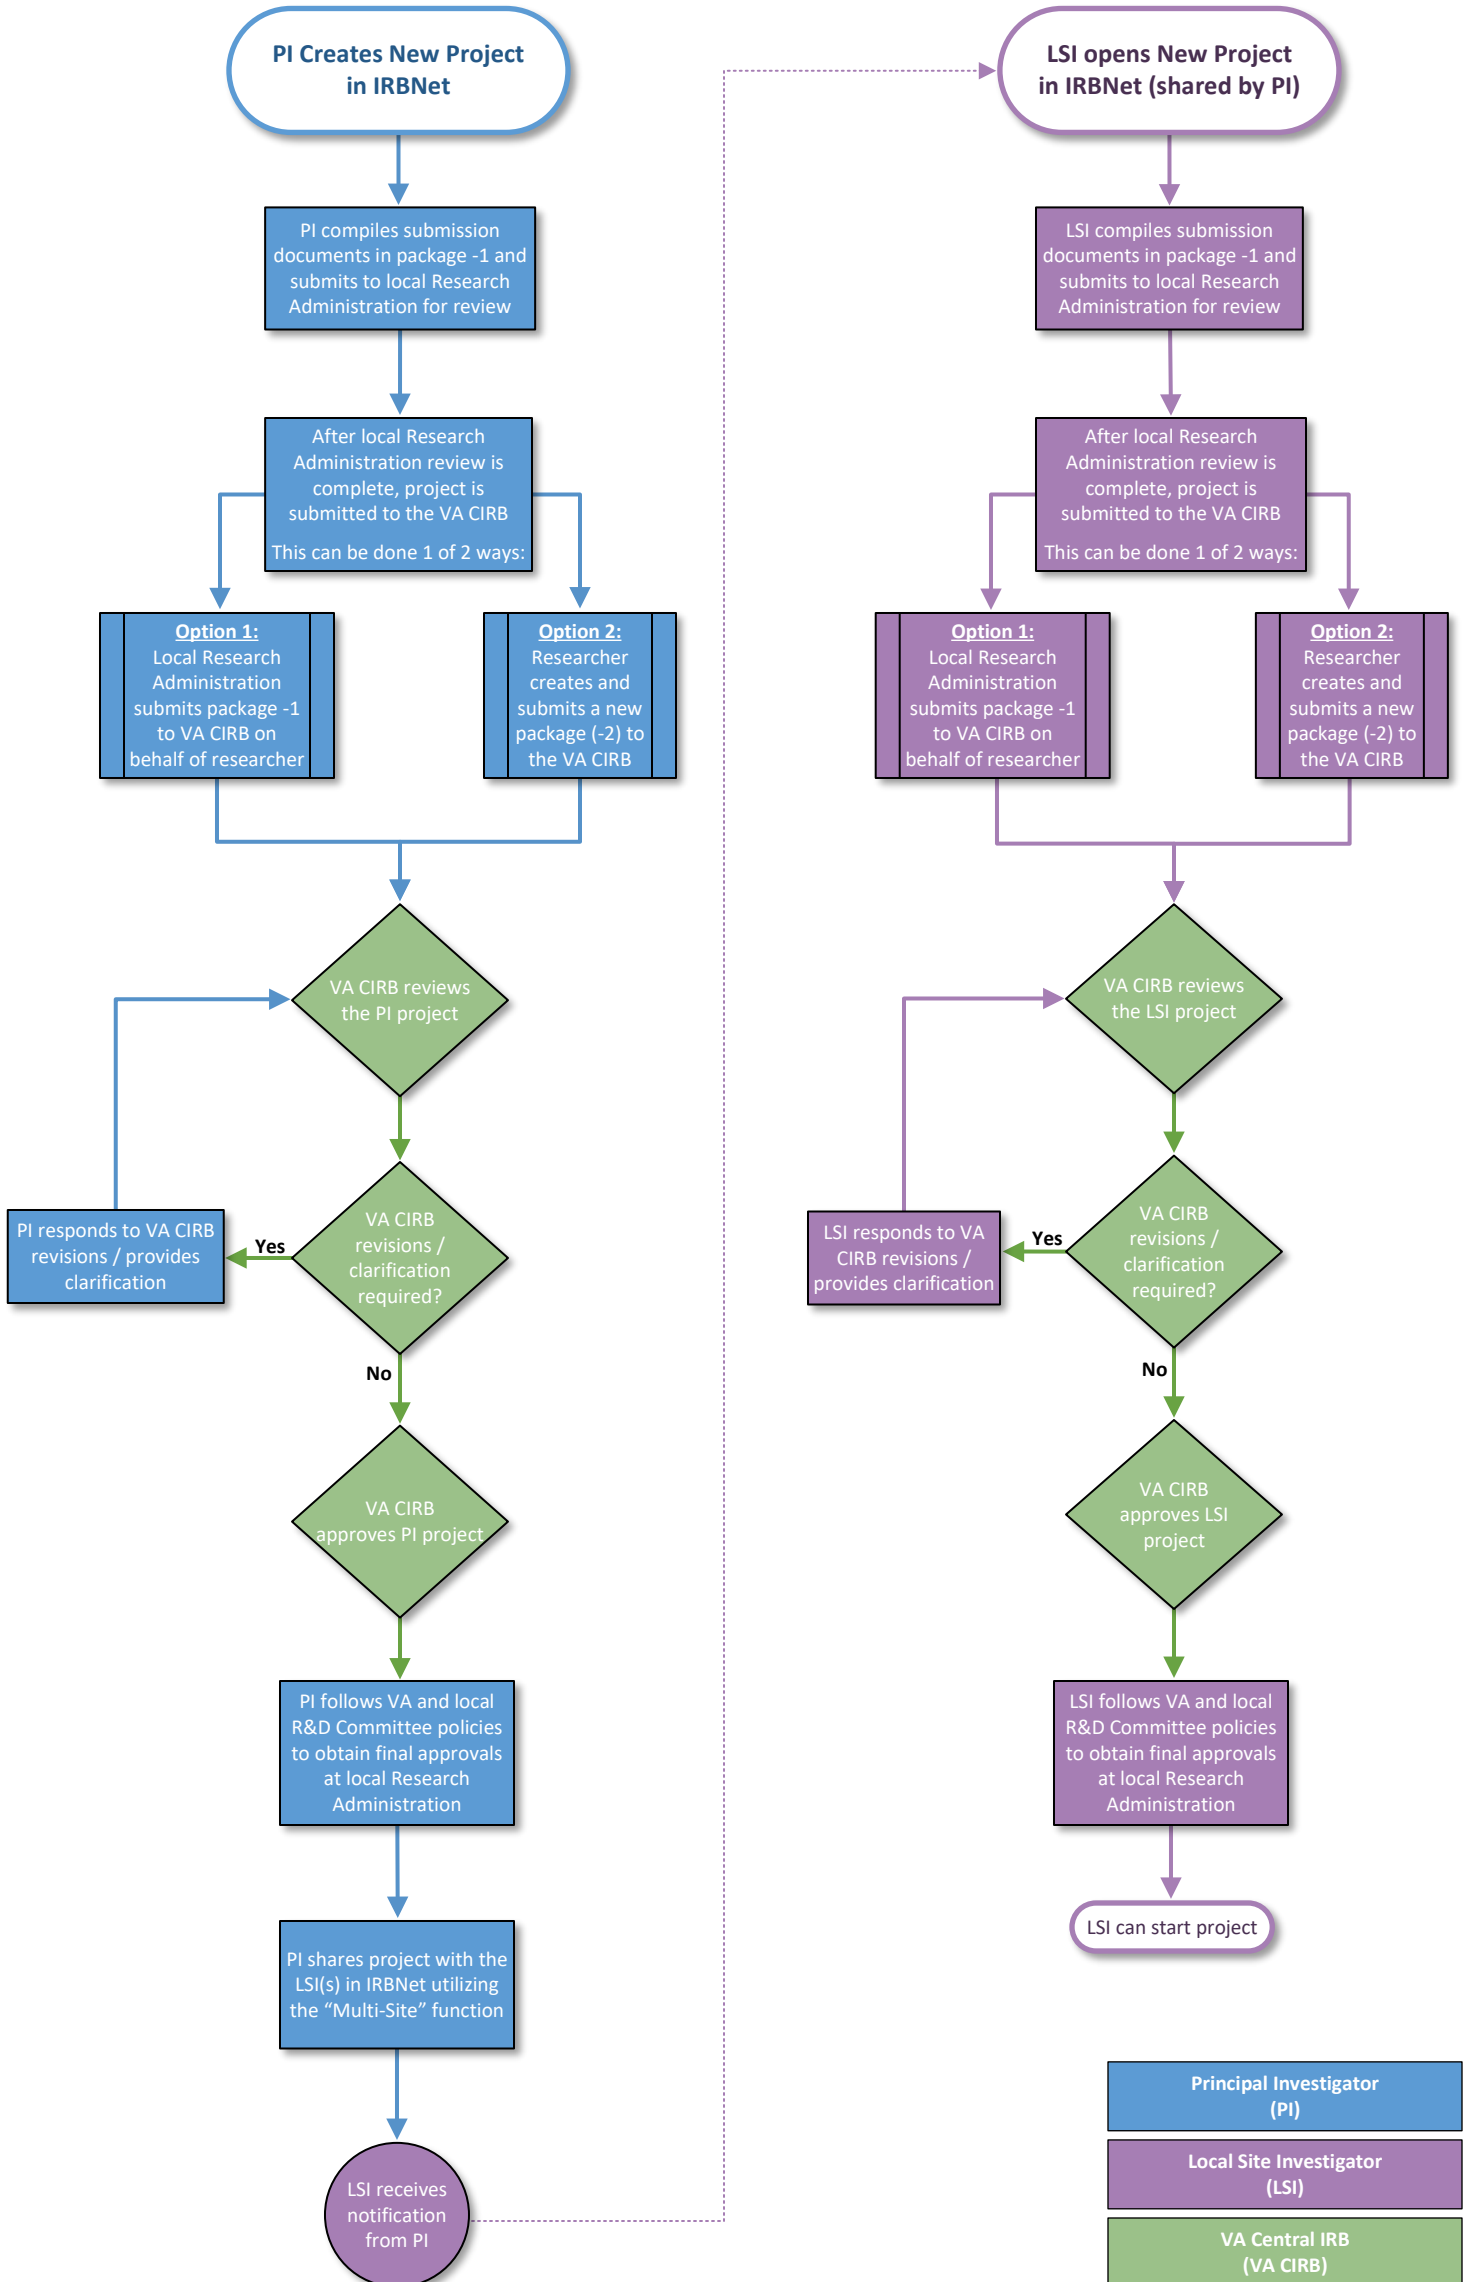

VA Central IRB

PI and LSI New Project Submission Process

Principal Investigator (PI)
Local Site Investigator (LSI)
VA Central IRB (VA CIRB)

NOTE: Local accountability occurs throughout the VA CIRB review process.